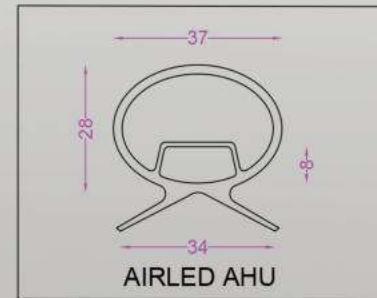

AIRLED AHU

Product Specifications/Ürün Özellikleri

| | |
|---------------------|--|
| Product Name | : Airled- AHU |
| Dimension | : H28 /W37 mm |
| PCB Increment | : Power Connection and cut point every 50 mm |
| LED pitch | : 10 mm |
| Chip | : Samsung |
| Beam Angle | : 180° |
| Colours | : White |
| Bin/Step | : 3 step Macadam ellipse |
| CRI | : 85 |
| Lifetime | : 50.000 hours |
| Operating Temp. | : -40°, +200 |
| IP Rating | : IP68 |
| Mounting | : Nötr Silicon |
| Minumum bend radius | : 360 mm |
| Connection | : Hardwire tails or male/female connectors |
| Control | : 0-10/DMX/DALI |
| Case Type | : Flexible Silicon Case |

Performance Data/ Performans Verileri (for 1000mm)

| | |
|-------------------|-----------|
| Power consumption | : 13 W |
| Supply voltage | : 24 V DC |
| Supply current | : 0.5 A |

Color Characteristics / Renk Özellikleri

| | |
|-----------------------------|---------|
| Total Light output (Lumens) | : 1445 |
| Luminaire efficacy (lm/W) | : 85.13 |
| Beam angle | : 180° |

Tecnical Drawing/ Teknik Çizim

Product and Power Options

| Product Name/Number of LEDs | Max Lenght (m) | Light Color | Voltage(V) | Power (W/mt) | Luminous Flux (lm/m) | Weight (mt/gr) |
|-----------------------------|----------------|-------------|------------|--------------|----------------------|----------------|
| AHU/126LED | 100 m | WW | 24V DC | 13 | 1445 | 400 |
| AHU/126LED | 100 m | NW | 24V DC | 13 | 1532 | 400 |
| AHU/126LED | 100 m | CW | 24V DC | 13 | 1503 | 400 |
| AHU/126LED | 100 m | WW | 12V DC | 7.2 | 723 | 400 |
| AHU/126LED | 100 m | NW | 12V DC | 7.2 | 766 | 400 |
| AHU/126LED | 100 m | CW | 12V DC | 7.2 | 752 | 400 |
| AHU/72LED | 100 m | RGB PIXEL | 24V DC | 14.4 | -- | 400 |
| AHU/72LED | 100 m | RGBW | 24V DC | 19.2 | -- | 400 |
| AHU/72LED | 100 m | RGB | 24V DC | 19.2 | -- | 400 |